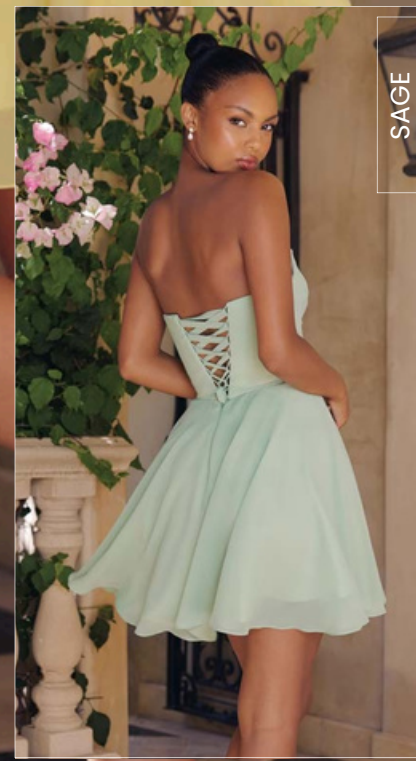

T709

SIZE: XXS ~ 3X

- BLUSH
- BURGUNDY
- LAVENDER
- LT BLUE
- LT YELLOW
- NAVY
- SAGE

SAGE