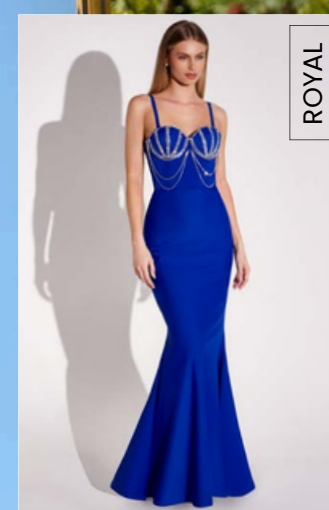

T9003P

PRE PACK 4PCS

XS(1), S(1), M(1), L(1)

- BLACK
- ROYAL

T9003

SIZE: XS ~ L

- BLACK
- ROYAL

ROYAL