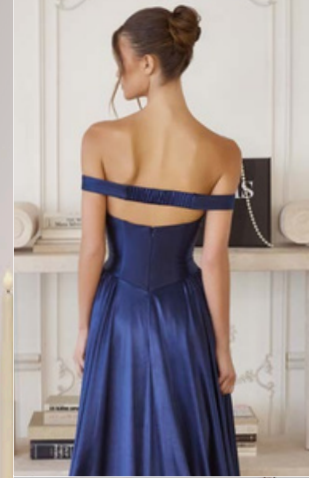

SMOKY BLUE

T821

SIZE: XXS ~ 3X

- BLACK
- LT BLUE
- NAVY

LT BLUE

AMORIS

T605

SIZE: S ~ 3X