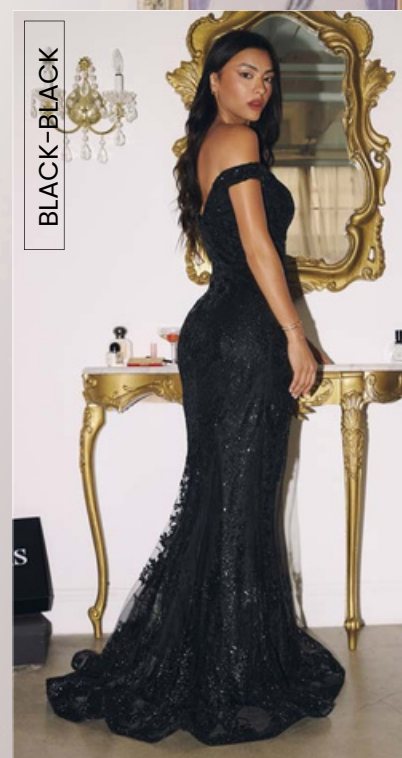

SIZE: XS ~ 3X

- BURGUNDY
- EMERALD
- NAVY

BURGUNDY

DRESS FEATURED:
T609 IN EMERALD , T614 IN EMERALD

T613

SIZE: S ~ 3X

- BLACK-BLACK
- EMERALD
- GOLD
- MOCHA GOLD
- NAVY

BLACK-BLACK