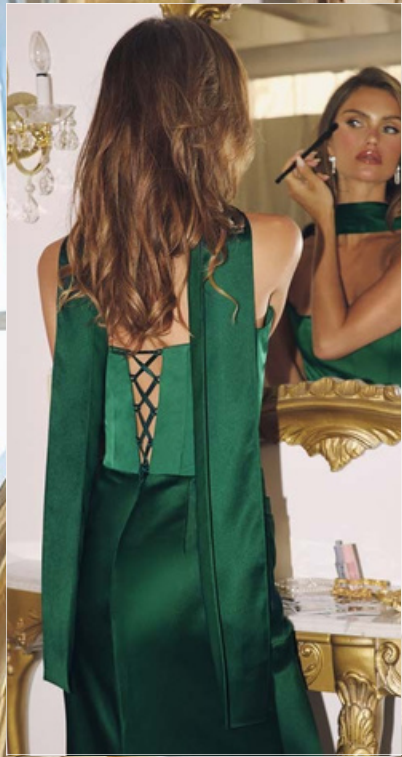

T816

SIZE: XXS ~ 2X

- BLACK
- DUSTYROSE
- EMERALD
- LT BLUE
- NAVY
- RED
- ROSEWOOD
- SAGE

EMERALD