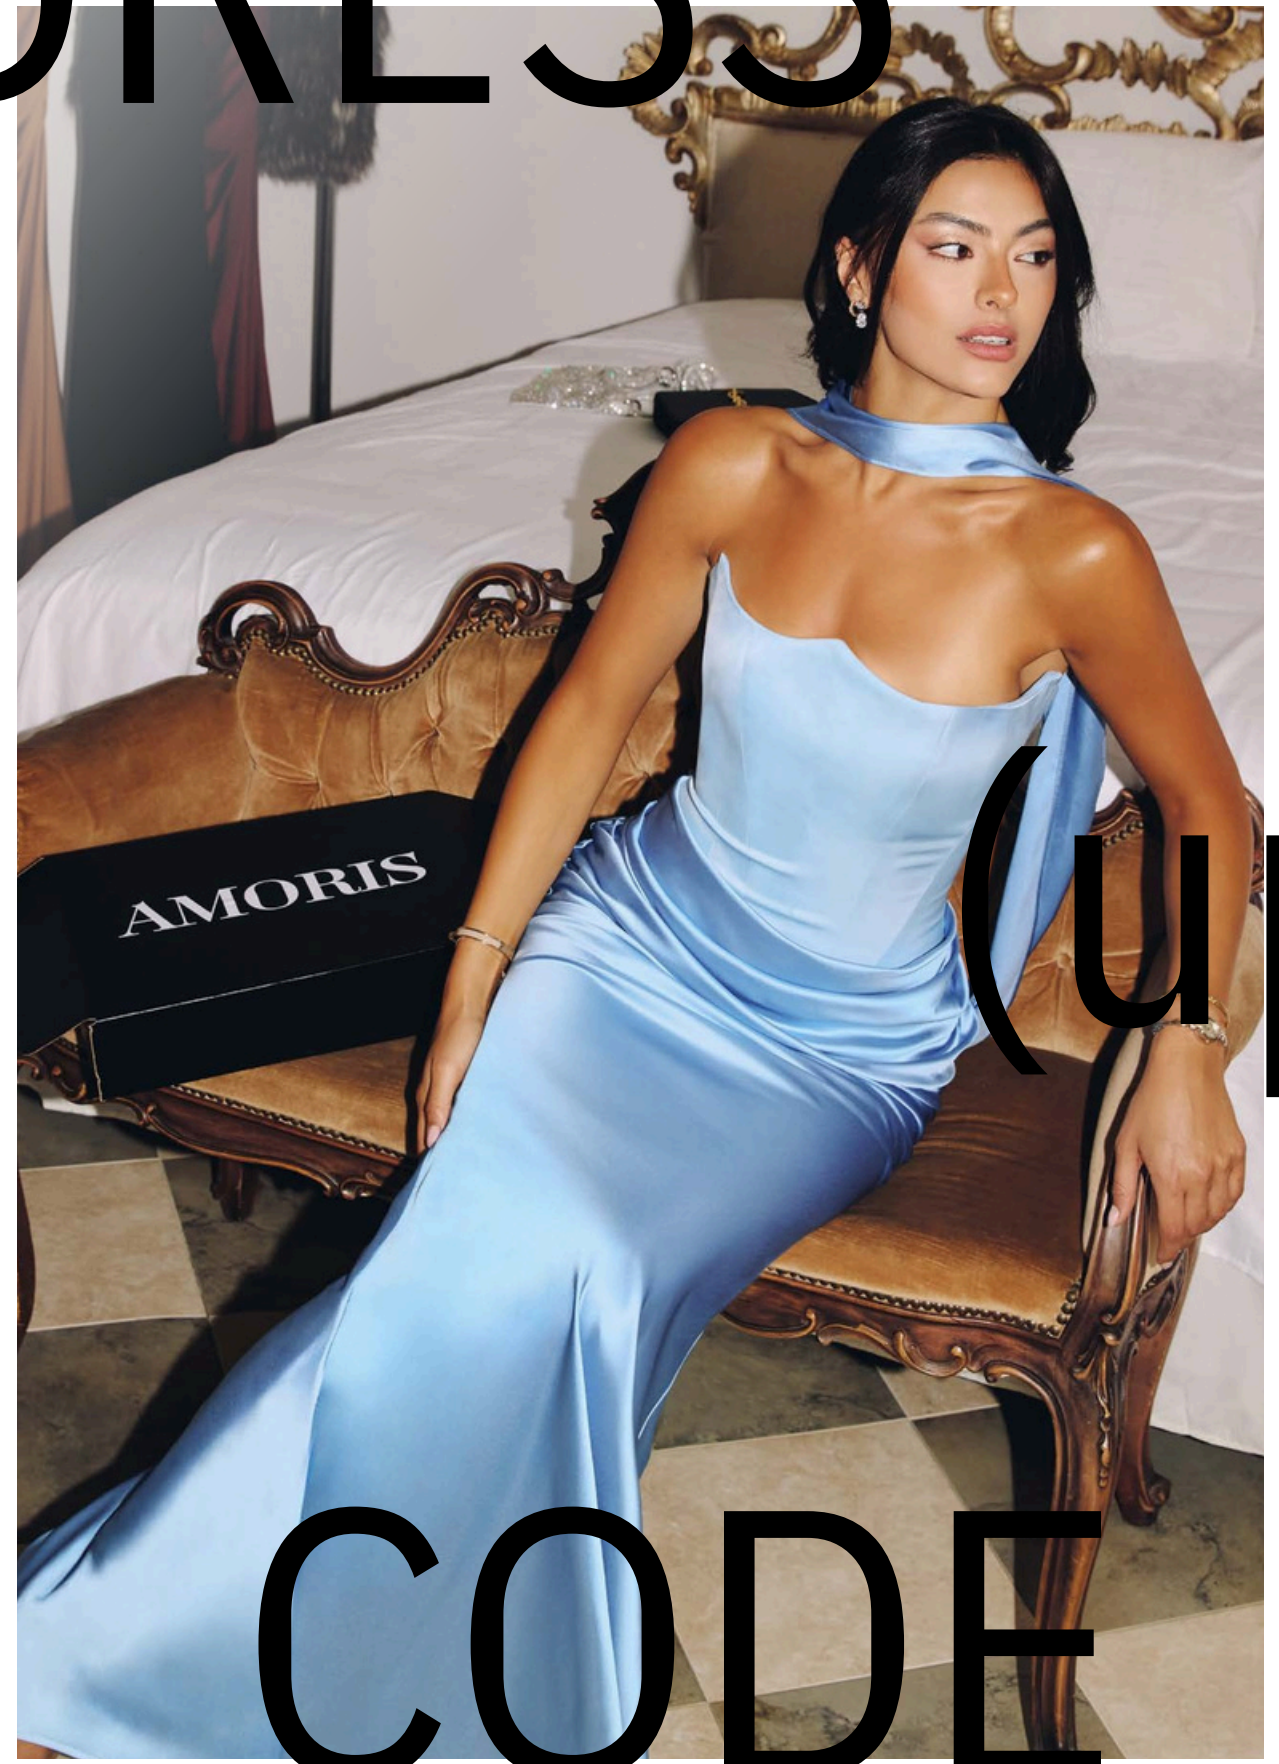

DRESS

(up)

CODE

An allure only Los Angeles could inspire