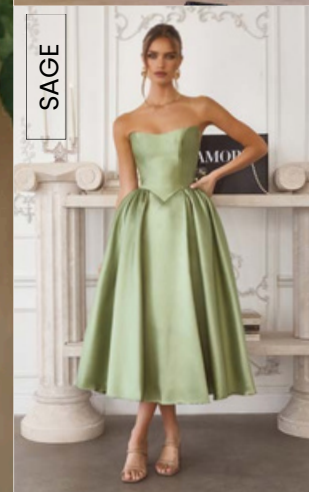

T822

SIZE: XXS ~ 3X

- NAVY
- ROSE PINK
- SAGE