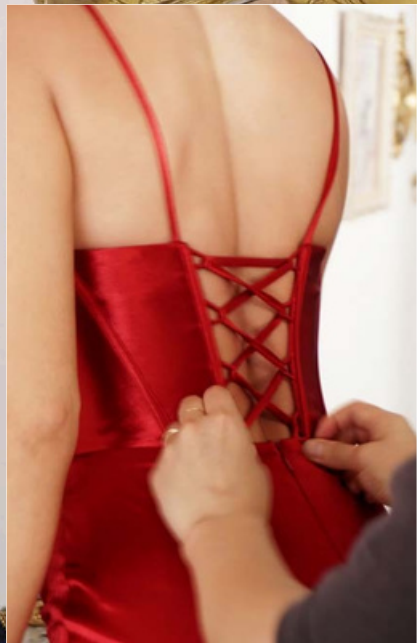

T815

SIZE: XXS ~ 3X

- BABYBLUE
- BLACK
- DUSTY ROSE
- EGGPLANT
- EMERALD
- GOLD
- GREENERY
- LAVENDER
- LT YELLOW
- NAVY
- RED
- ROYAL
- SAGE