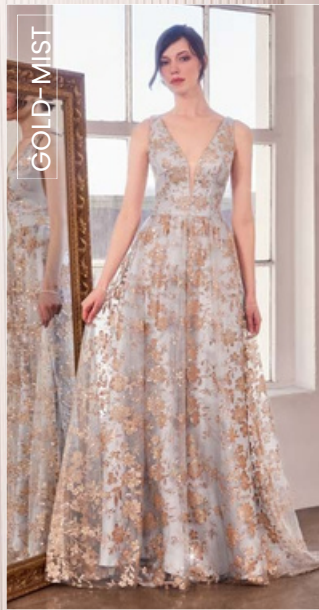

- BLACK
- COPPER
- GOLD
- NAVY

COPPER

T606

SIZE: S ~ 3X

- BURGUNDY
- EMERALD
- GOLD-MIST
- MAUVE
- MOCHA GOLD
- NAVY
- SAGE
- SILVER
- SMOKY BLUE

GOLD-MIST

MAUVE, MOCHA GOLD

EMERALD