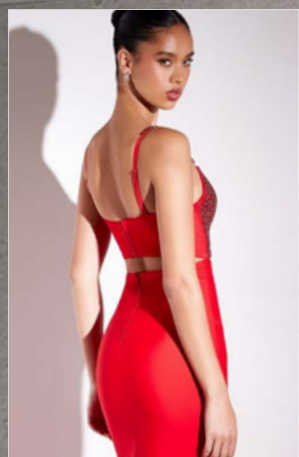

T9002P

PRE PACK 3PCS

XS(1), S(1), M(1)

- RED
- ROYAL

T9002

SIZE: XS ~ M

- RED
- ROYAL

ROYAL

RED