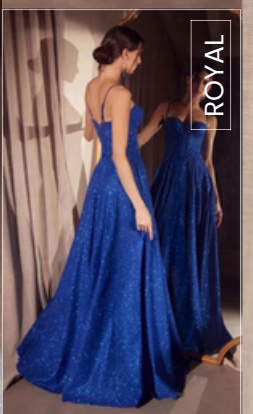

T707

SIZE: XXS ~ 2X

- DUSTYROSE
- NAVY
- PARIS BLUE
- PLATINUM
- SAGE

SAGE

T706

SIZE: XXS~2X

- LT BLUE
- LT PINK
- ROYAL
- SAGE

LT BLUE