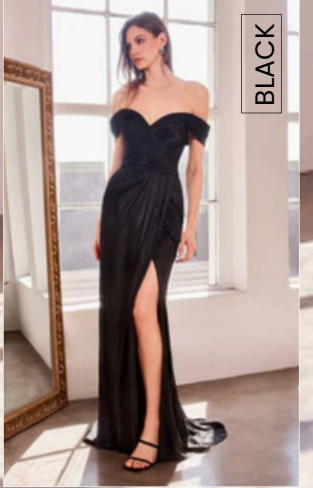

T821

SIZE: XXS ~ 3X

- BLACK
- LT BLUE
- NAVY

LT BLUE

AMORIS

T605

SIZE: S ~ 3X

- BLACK
- COPPER
- GOLD
- NAVY

COPPER