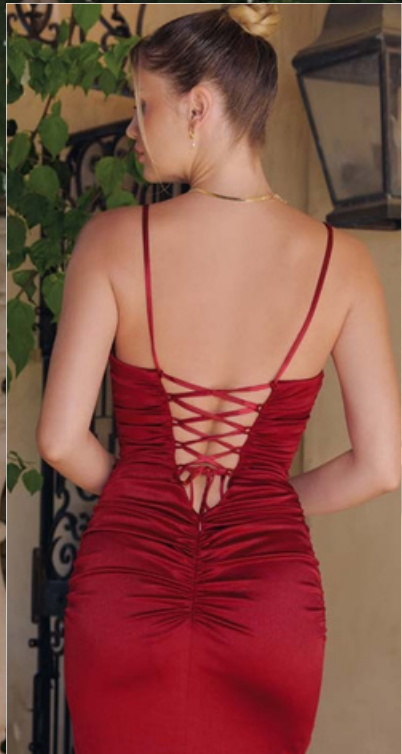

SIZE: XXS ~ 3X

- BLUE
- PINK

BLUE

PINK

T818

SIZE: XXS ~ 2X

- BABYPINK
- BLACK
- BURGUNDY
- CORAL
- ROYAL
- SAGE
- SKY BLUE

BURGUNDY